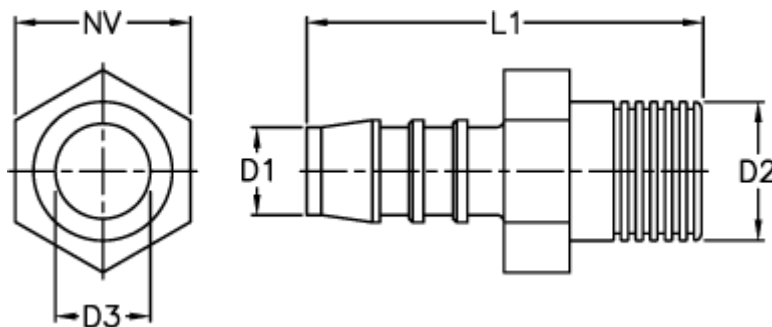

Article number: 027108919010

Description: Norma hose coupling GES 10 / 3/8 NPT

## Measures

---

D1 = 10

D2 = 3/8 NPT

D3 = 7.0

L1 = 46.5

NV = 17